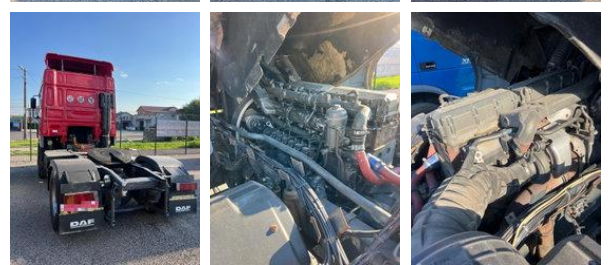

DAF XF 95 430 Manual

General characteristics

Brand	DAF
Model	XF 95
Subcategory	Terminal tractor
Year of construction	2005
Date of first registration	04-12-2015
Colour	Red
Condition	Used
General state	Very good
Fuel	Diesel
Emission class	Euro 4

Properties

Serial number XLRTE47XS0E671013

Technical specifications

Assets 430hp