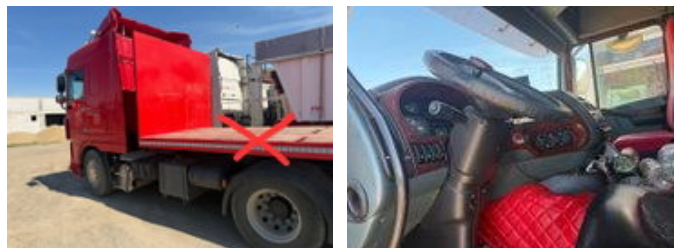

DAF XF 95.430

General characteristics

Brand	DAF
Model	XF 95.430
Subcategory	Terminal tractor
Year of construction	2003
Colour	Red
Condition	Used
General state	Very good
Fuel	Diesel
Emission class	Euro 4