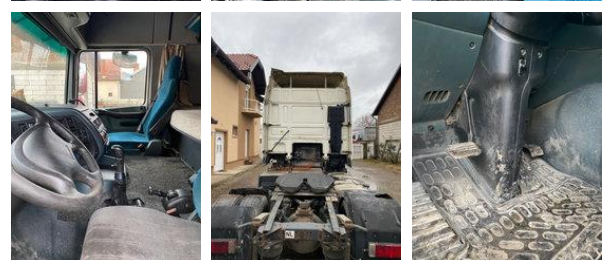

# DAF XF 95.480

## General characteristics

Brand	DAF
Model	XF 95.480
Subcategory	Cab over engine
Meter reading	1.104.002km
Year of construction	2005
Date of first registration	01-11-2005
Colour	Wit
Condition	Used
General state	Very good
Fuel	Diesel
Emission class	Euro 4